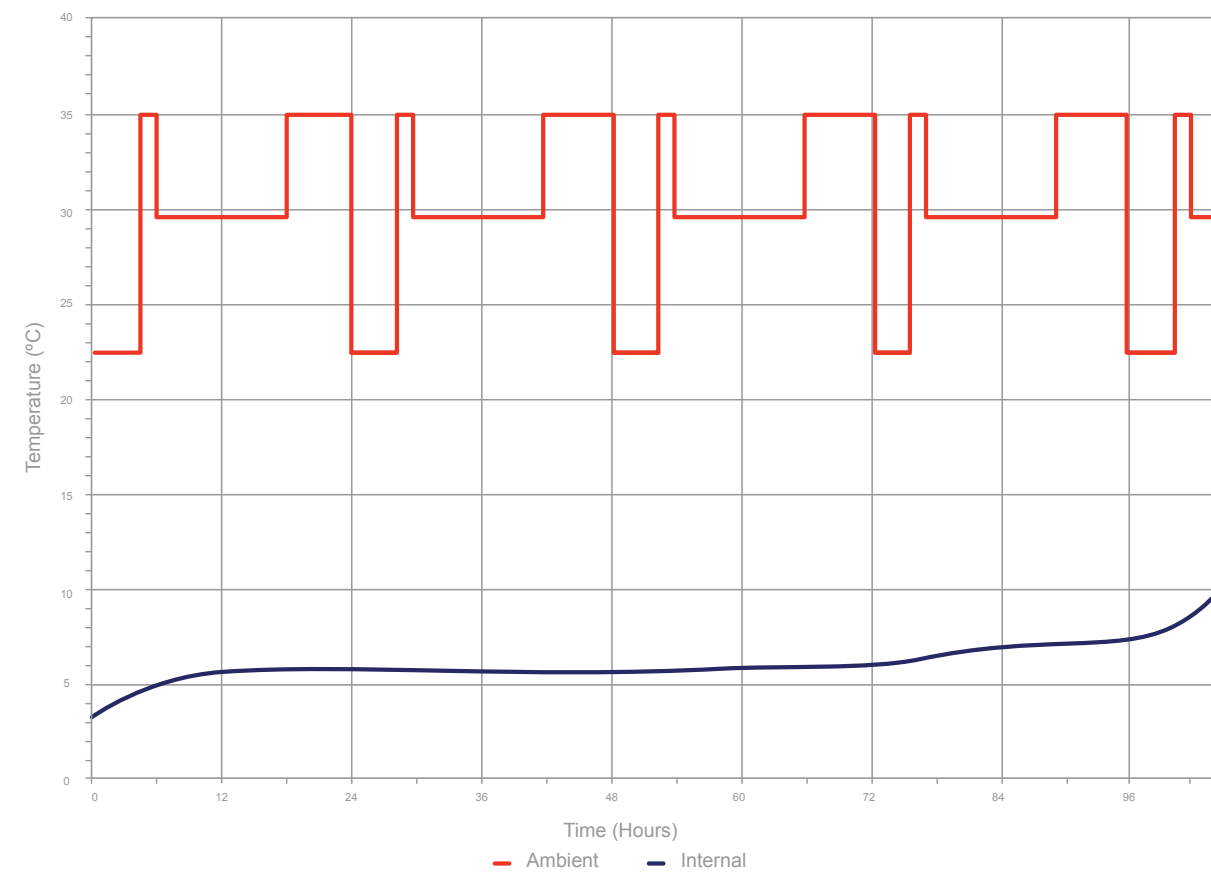

CRĒDO CUBE™ SERIES 4 PRODUCT SPECIFICATION

Payload Size	Exterior Dimensions - in	Interior Dimensions - in	Insulation	Outer Material	Tare Weight - lbs
3L	12.50 x 10.50 x 11.00"	5.10 x 5.10 x 5.10"	Single Wall VIP	White Plastic	14
4L	12.50 x 10.50 x 11.00"	5.90 x 5.90 x 5.90"	Single Wall VIP	White Plastic	12
4L	15.00 x 13.50 x 13.75"	5.90 x 5.90 x 5.90"	Nested VIP	White Plastic	20
8L	17.50 x 11.25 x 11.50"	11.10 x 6.50 x 6.50"	Single Wall VIP	White Plastic	17
10L	15.00 x 13.5 x 13.75"	8.50 x 8.50 x 8.50"	Single Wall VIP	White Plastic	24
12L	15.00 x 13.50 x 13.75"	8.90 x 8.90 x 8.90"	Single Wall VIP	White Plastic	22
12L	18.00 x 16.50 x 17.00"	8.90 x 8.90 x 8.90"	Nested VIP	White Plastic	36
16L	16.50 x 14.75 x 15.00"	10.00 x 10.00 x 10.00"	Single Wall VIP	White Plastic	25
16L	18.25 x 17.00 x 17.50"	10.00 x 10.00 x 10.00"	Nested VIP	White Plastic	37
28L	18.00 x 16.50 x 17.00"	12.00 x 12.00 x 12.00"	Single Wall VIP	White Plastic	36
28L	21.25 x 19.50 x 19.75"	12.00 x 12.00 x 12.00"	Nested VIP	Kraft Box	56
42L	24.25 x 16.50 x 17.00"	18.00 x 12.00 x 12.00"	Single Wall VIP	White Plastic	46
56L	21.25 x 19.50 x 19.75"	15.00 x 15.00 x 15.00"	Single Wall VIP	Kraft Box	54
96L	30.00 x 26.00 x 28.50"	18.00 x 18.00 x 18.00"	Single Wall VIP	Kraft Box	82

Internal / external dimensions may vary subject to approved tolerances.

Series 4 - 2896, Unit 3 ISTA Summer Thermal Performance