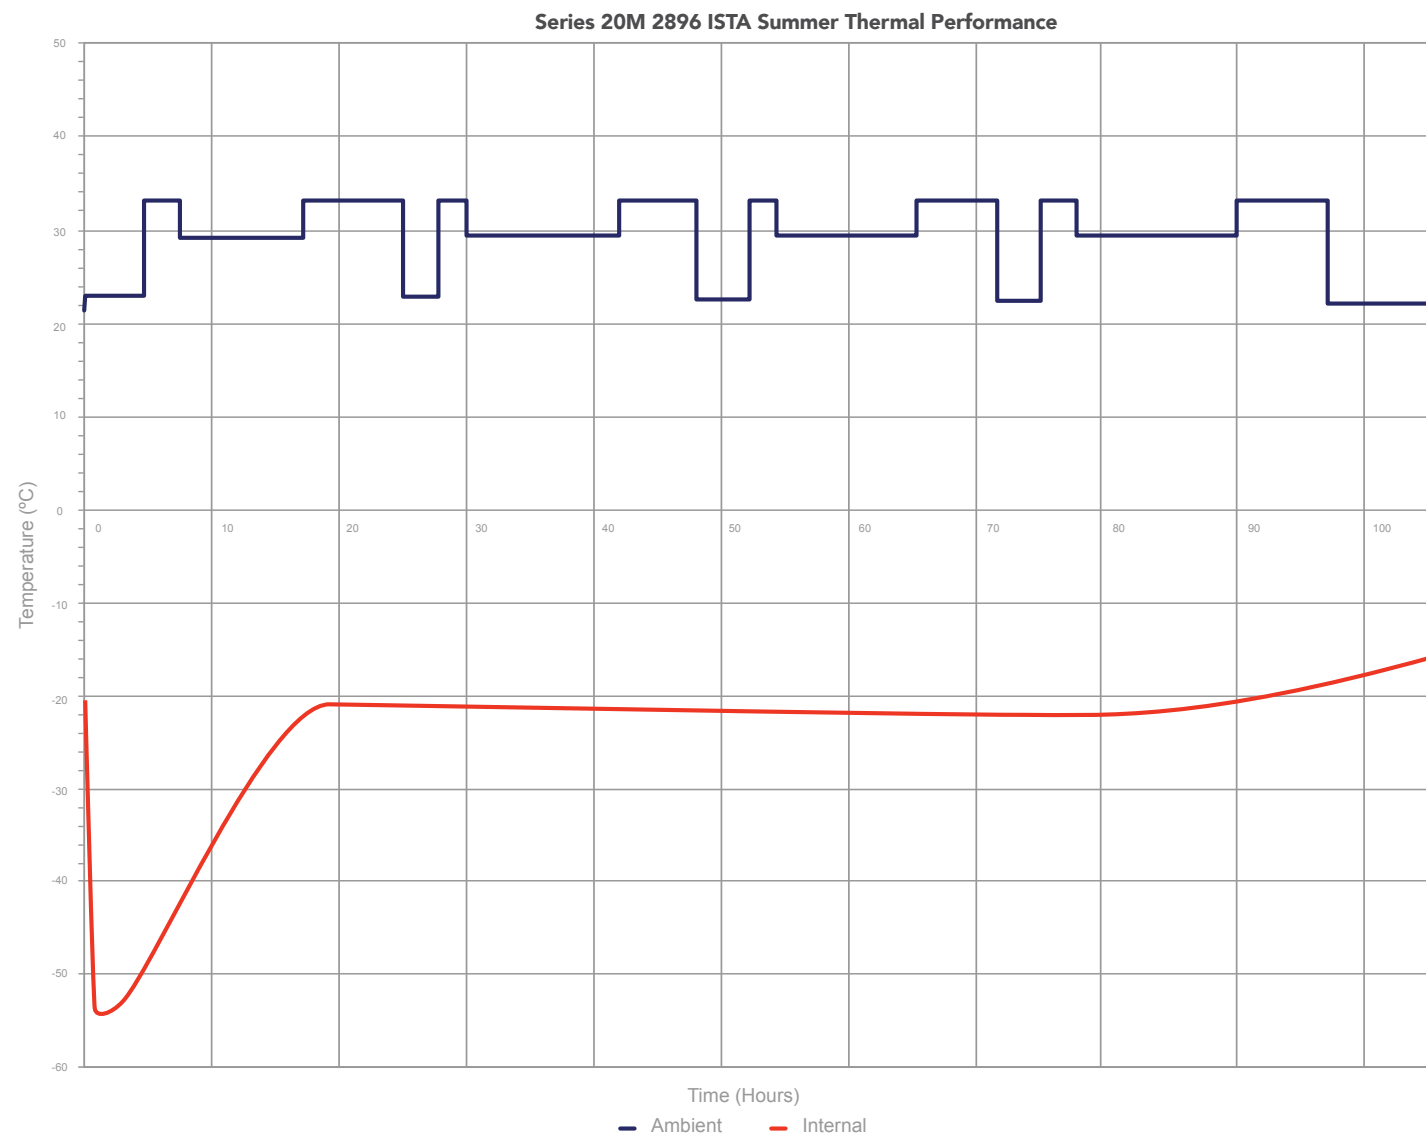

CRĒDO CUBE™ SERIES 20M PRODUCT SPECIFICATION

CRĒDO™ SERIES 20M -25°C TO -15°C

Payload Size	Exterior Dimensions - in	Interior Dimensions - in	Insulation	Outer Material	Tare Weight - lbs
3L	12.50 x 10.50 x 11.00"	5.10 x 5.10 x 5.10"	Single Wall VIP	White Plastic	16
4L	12.50 x 10.50 x 11.00"	5.90 x 5.90 x 5.90"	Single Wall VIP	White Plastic	14
4L	15.00 x 13.50 x 13.75"	5.90 x 5.90 x 5.90"	Nested VIP	White Plastic	22
8L	15 x 13.50 x 13.75"	11.10 x 6.50 x 6.50"	Single Wall VIP	White Plastic	20
10L	15 x 13.50 x 13.75"	8.50 x 8.50 x 8.50"	Single Wall VIP	White Plastic	30
12L	15.00 x 15.25 x 16.25"	8.90 x 8.90 x 8.90"	Single Wall VIP	White Plastic	27
12L	18.00 x 16.50 x 17.00"	8.90 x 8.90 x 8.90"	Nested VIP	White Plastic	41
16L	16.50 x 14.75 x 15.00"	10.00 x 10.00 x 10.00"	Single Wall VIP	White Plastic	31
16L	18.25 x 17.00 x 17.50"	10.00 x 10.00 x 10.00"	Double Wall VIP	White Plastic	43
28L	18.00 x 16.50 x 17.00"	12.00 x 12.00 x 12.00"	Single Wall VIP	White Plastic	45
28L	21.25 x 19.50 x 19.75"	12.00 x 12.00 x 12.00"	Nested VIP	Kraft Box	65
56L	21.25 x 19.50 x 19.75"	15.00 x 15.00 x 15.00"	Single Wall VIP	Kraft Box	66

Internal / external dimensions may vary subject to approved tolerances.