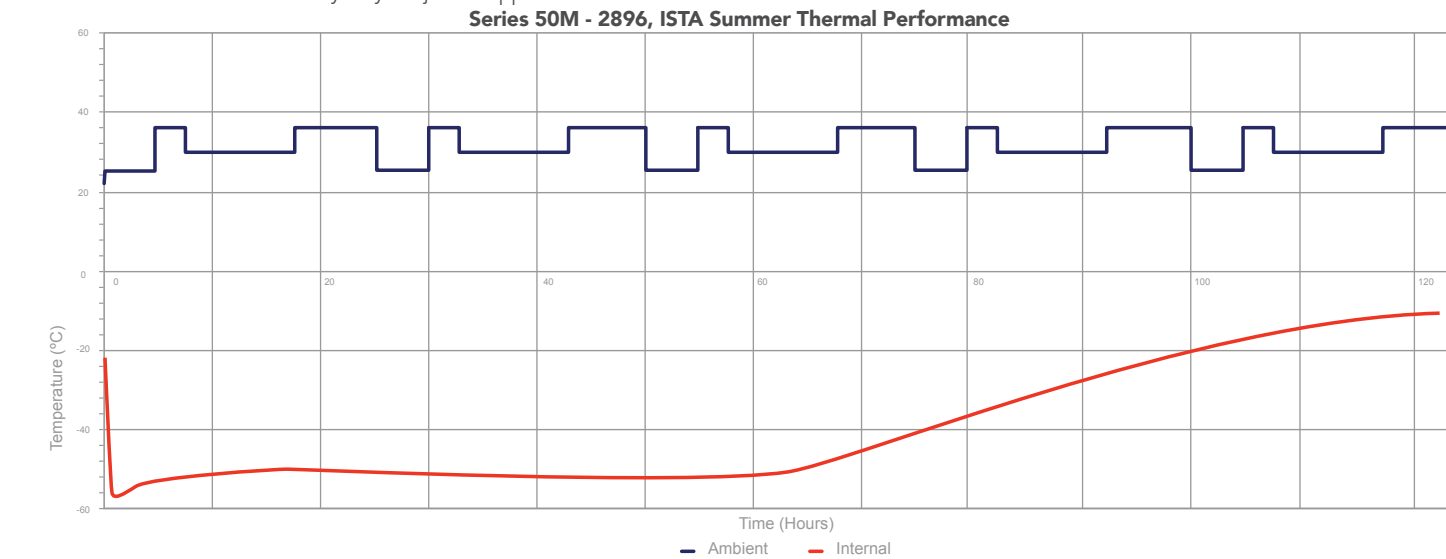

CRĒDO CUBE™ SERIES 50M (-40°C AND COOLER) PRODUCT SPECIFICATION

Payload Size	Exterior Dimensions - in	Interior Dimensions - in	Insulation	Outer Material	Tare Weight - lbs
4L	15.00 x 13.50 x 13.75"	5.90 x 5.90 x 5.90"	Nested VIP	White Plastic	22
12L	18.00 x 16.50 x 17.00"	8.90 x 8.90 x 8.90"	Nested VIP	White Plastic	42
16L	18.25 x 17.00 x 17.50"	10.00 x 10.00 x 10.00"	Nested VIP	White Plastic	44
28L	21.25 x 19.50 x 19.75"	12.00 x 12.00 x 12.00"	Nested VIP	Kraft Box	67

Internal / external dimensions may vary subject to approved tolerances.

CRĒDO CUBE™ DRY ICE (-60°C AND COOLER) PRODUCT SPECIFICATION

Payload Size	Exterior Dimensions - inch	Interior Dimensions - inch	Insulation	Outer Material	Tare Weight - lbs	Payload Box - inch
5L	15 x 13.5 x 15.3	8.6 x 8.6 x 8.6	Single Wall VIP	White Plastic	10.3	7.5 x 7.5 x 5.5
17L	17.9 x 16.4 x 17	11.7 x 11.7 x 11.7	Single Wall VIP	White Plastic	16.3	10.5 x 10.5 x 9.5