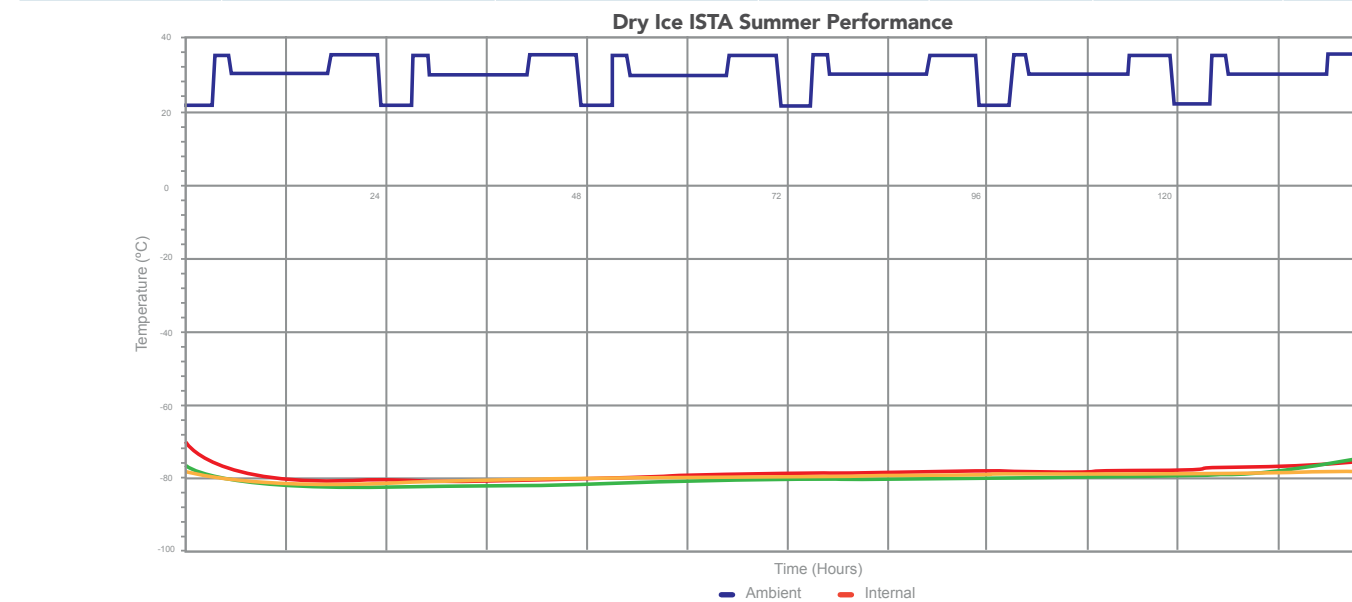

FOR MORE INFORMATION ABOUT PELI BIOTHERMAL PRODUCTS, PLEASE CONTACT:

EMEA OFFICE - INFOEMEA@PELIBIOTHERMAL.COM T: +44 (0)1525 243 770

AMERICAS OFFICE - INFOAMERICAS@PELIBIOTHERMAL.COM T: +1(763) 412-4800 TOLL FREE US: T: +(877) 537-9800

ASIA OFFICE - INFOASIA@PELIBIOTHERMAL.COM T: +65 6681 0095

PELIBIOTHERMAL.COM

ISO17025, ISO9001-2008 Accredited

Golden Hour™, TIC™, Crēdo™, Crēdo Cube™, Crēdo ProEnvision™, Crēdo Xtreme™, Crēdo Duracube™, Crēdo ProMed™, Sherpa Systems™, CoolGuard™ and CoolPall™ are registered trademarks of Pelican Products Inc., its subsidiaries and / or affiliates

©2021 Peli BioThermal Ltd all rights reserved