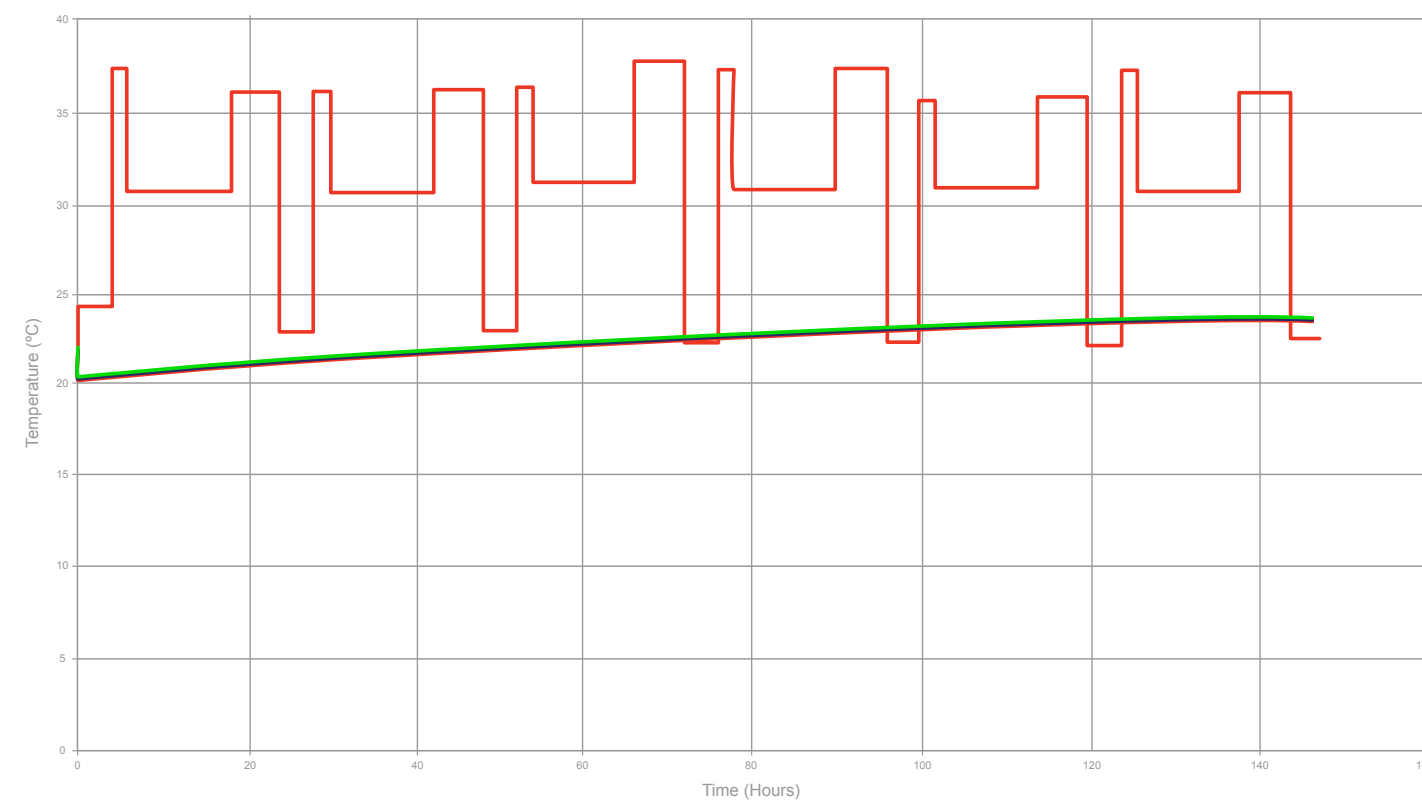

Series 22 Controlled - 2896 ISTA Summer Thermal Performance